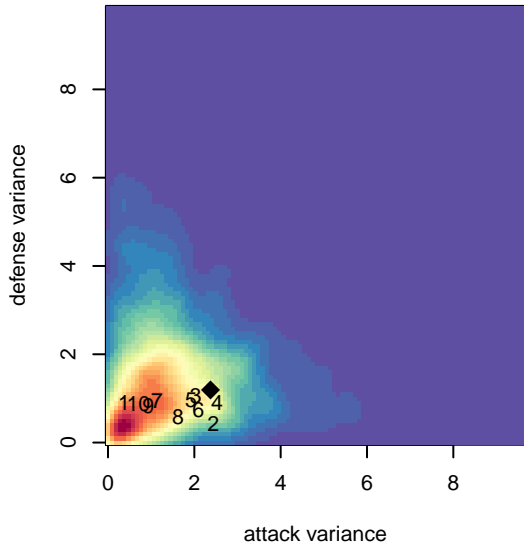

# WPFC White G01

Washington Premier FC  
 Tacoma, WA  
 G01 total strength=1592  
 attack=22.79 defense=10.59  
 spr league = Win RCL G01 Div 3

alt names used:  
 WPFC Navy G01  
 WPFC G01 Navy  
 WPFC G01 White 2014

**WPFC White G01**  
 Dots are actual minus expected GF (blue circles) and GA (red triangles).  
 Blue line is smoothed change in attack strength. Red is smoothed change in defense strength.

**attack and defense variance (black dot)  
relative to other teams  
and top 10 in region**