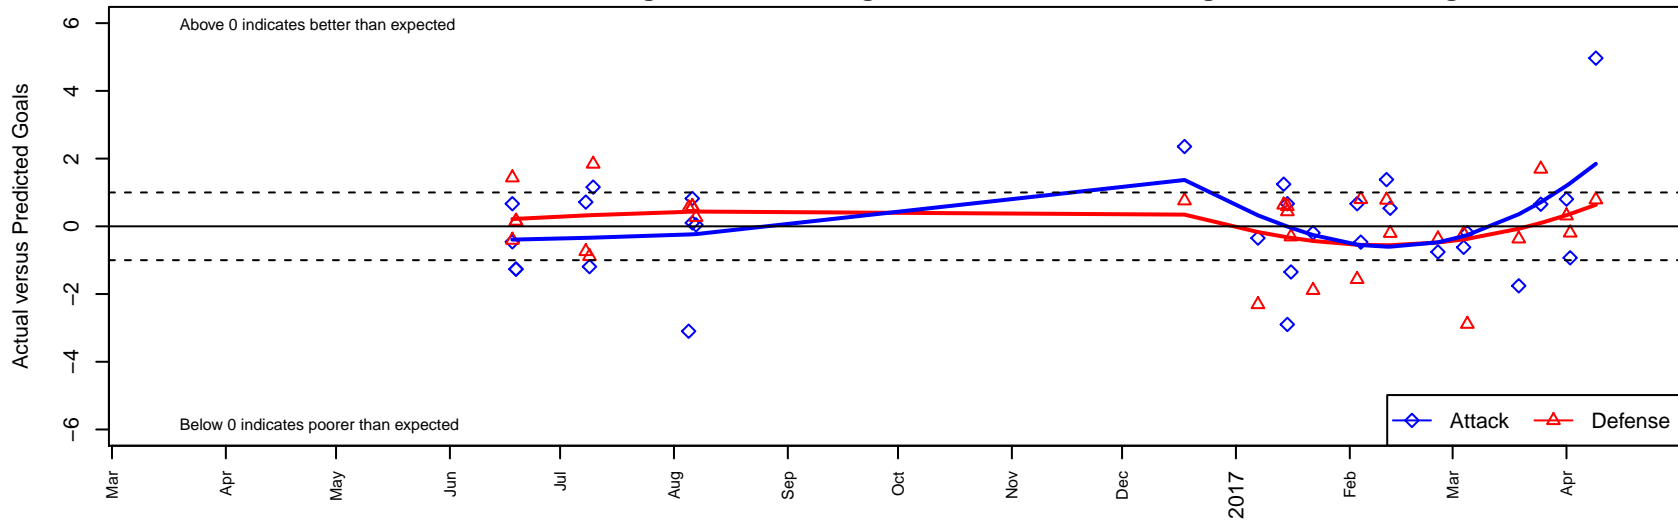

# WPFC White G01

Washington Premier FC  
 Tacoma, WA  
 G01 total strength=1592  
 attack=22.79 defense=10.59  
 spr league = Win RCL G01 Div 3

alt names used:  
 WPFC Navy G01  
 WPFC G01 Navy  
 WPFC G01 White 2014

**WPFC White G01**  
 Dots are actual minus expected GF (blue circles) and GA (red triangles).  
 Blue line is smoothed change in attack strength. Red is smoothed change in defense strength.

**attack and defense variance (black dot)  
relative to other teams  
and top 10 in region**

**attack and defense rating  
relative to others at age  
and all opponents in last 13 months**

**attack and defense rating  
relative to others at age  
and all opponents in last 13 months**

**Performance relative to 13 month average**

**Performance relative to 13 month average**

Distribution of opponents  
 Red = Lose zone, Blue = Win zone, Green = Even  
 Black line separates win/lose zones

lot. A=Neither has attack advantage, B=Opponent has both attack and defense advantage, C=Opponent has both attack and defense disadvantage, D=Both have