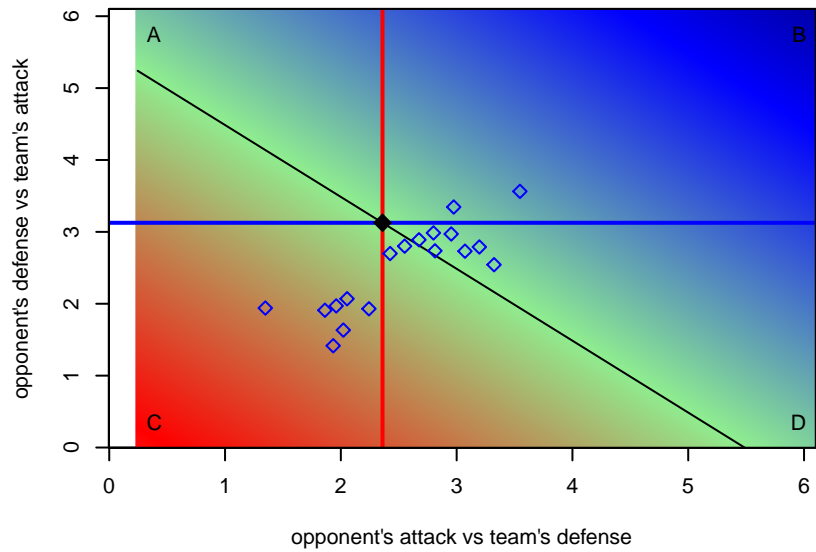

**WPFC White G01**  
 Dots are actual minus expected GF (blue circles) and GA (red triangles).  
 Blue line is smoothed change in attack strength. Red is smoothed change in defense strength.

**attack and defense variance (black dot)  
relative to other teams  
and top 10 in region**

**attack and defense rating  
relative to others at age  
and all opponents in last 13 months**

**attack and defense rating  
relative to others at age  
and all opponents in last 13 months**

**Performance relative to 13 month average**

**Performance relative to 13 month average**

Distribution of opponents  
 Red = Lose zone, Blue = Win zone, Green = Even  
 Black line separates win/lose zones

lot. A=Neither has attack advantage, B=Opponent has both attack and defense advantage, C=Opponent has both attack and defense disadvantage, D=Both have