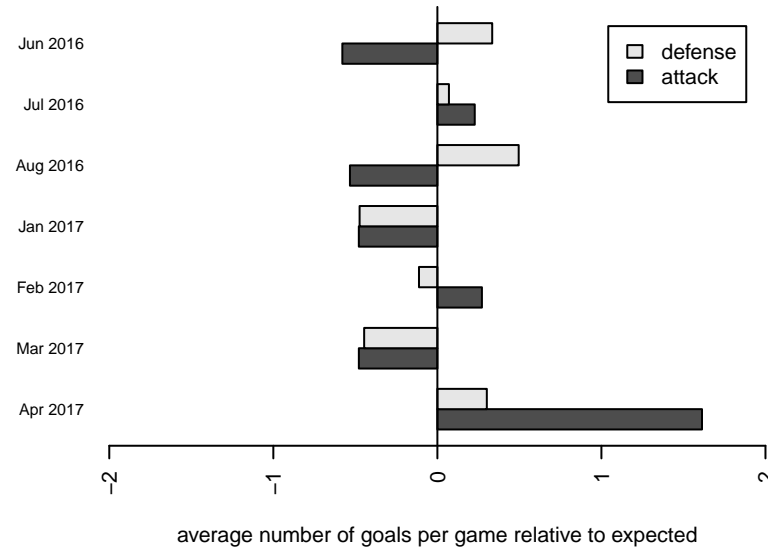

**WPFC White G01**  
 Dots are actual minus expected GF (blue circles) and GA (red triangles).  
 Blue line is smoothed change in attack strength. Red is smoothed change in defense strength.

**attack and defense variance (black dot)  
relative to other teams  
and top 10 in region**

**attack and defense rating  
relative to others at age  
and all opponents in last 13 months**

**attack and defense rating  
relative to others at age  
and all opponents in last 13 months**

**Performance relative to 13 month average**

**Performance relative to 13 month average**

Distribution of opponents  
 Red = Lose zone, Blue = Win zone, Green = Even  
 Black line separates win/lose zones

lot. A=Neither has attack advantage, B=Opponent has both attack and defense advantage, C=Opponent has both attack and defense disadvantage, D=Both have