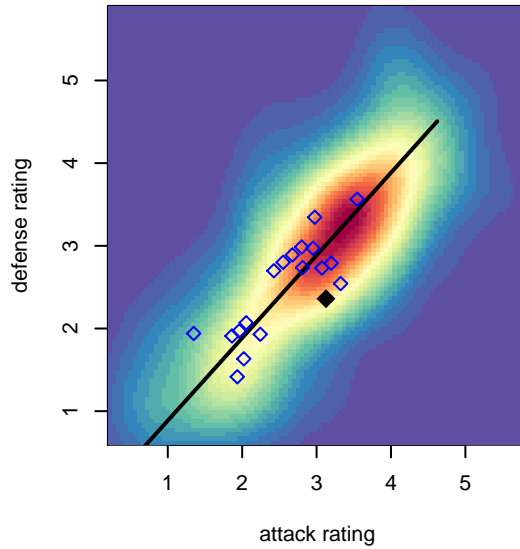

# WPFC White G01

Washington Premier FC  
 Tacoma, WA  
 G01 total strength=1592  
 attack=22.79 defense=10.59  
 spr league = Win RCL G01 Div 3

alt names used:  
 WPFC Navy G01  
 WPFC G01 Navy  
 WPFC G01 White 2014

**WPFC White G01**  
 Dots are actual minus expected GF (blue circles) and GA (red triangles).  
 Blue line is smoothed change in attack strength. Red is smoothed change in defense strength.

**attack and defense variance (black dot)  
relative to other teams  
and top 10 in region**

**attack and defense rating  
relative to others at age  
and all opponents in last 13 months**

**attack and defense rating  
relative to others at age  
and all opponents in last 13 months**

**Performance relative to 13 month average**

**Performance relative to 13 month average**

Distribution of opponents  
 Red = Lose zone, Blue = Win zone, Green = Even  
 Black line separates win/lose zones

lot. A=Neither has attack advantage, B=Opponent has both attack and defense advantage, C=Opponent has both attack and defense disadvantage, D=Both have