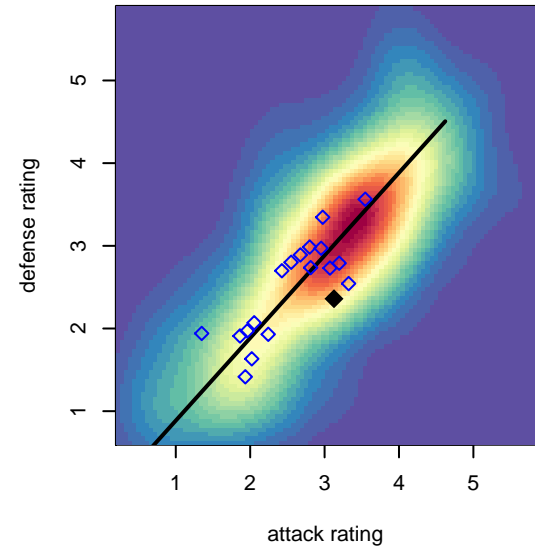

**WPFC White G01**  
 Dots are actual minus expected GF (blue circles) and GA (red triangles).  
 Blue line is smoothed change in attack strength. Red is smoothed change in defense strength.

**attack and defense variance (black dot)  
relative to other teams  
and top 10 in region**

**attack and defense rating  
relative to others at age  
and all opponents in last 13 months**

**attack and defense rating  
relative to others at age  
and all opponents in last 13 months**

**Performance relative to 13 month average**

**Performance relative to 13 month average**

Distribution of opponents  
 Red = Lose zone, Blue = Win zone, Green = Even  
 Black line separates win/lose zones

lot. A=Neither has attack advantage, B=Opponent has both attack and defense advantage, C=Opponent has both attack and defense disadvantage, D=Both have