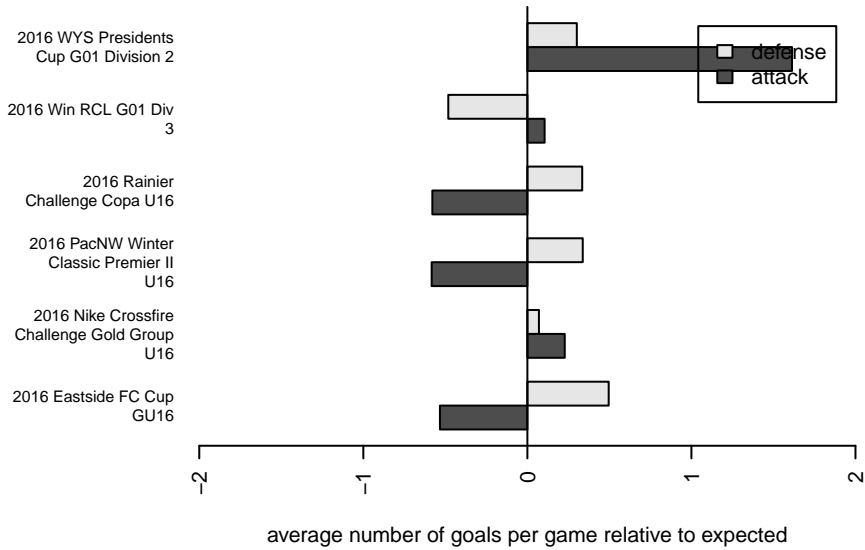

# WPFC White G01

Washington Premier FC  
 Tacoma, WA  
 G01 total strength=1592  
 attack=22.79 defense=10.59  
 spr league = Win RCL G01 Div 3

alt names used:  
 WPFC Navy G01  
 WPFC G01 Navy  
 WPFC G01 White 2014

**WPFC White G01**  
 Dots are actual minus expected GF (blue circles) and GA (red triangles).  
 Blue line is smoothed change in attack strength. Red is smoothed change in defense strength.

**attack and defense variance (black dot)  
relative to other teams  
and top 10 in region**

**attack and defense rating  
relative to others at age  
and all opponents in last 13 months**

**attack and defense rating  
relative to others at age  
and all opponents in last 13 months**

**Performance relative to 13 month average**

**Performance relative to 13 month average**

Distribution of opponents  
 Red = Lose zone, Blue = Win zone, Green = Even  
 Black line separates win/lose zones

lot. A=Neither has attack advantage, B=Opponent has both attack and defense advantage, C=Opponent has both attack and defense disadvantage, D=Both have